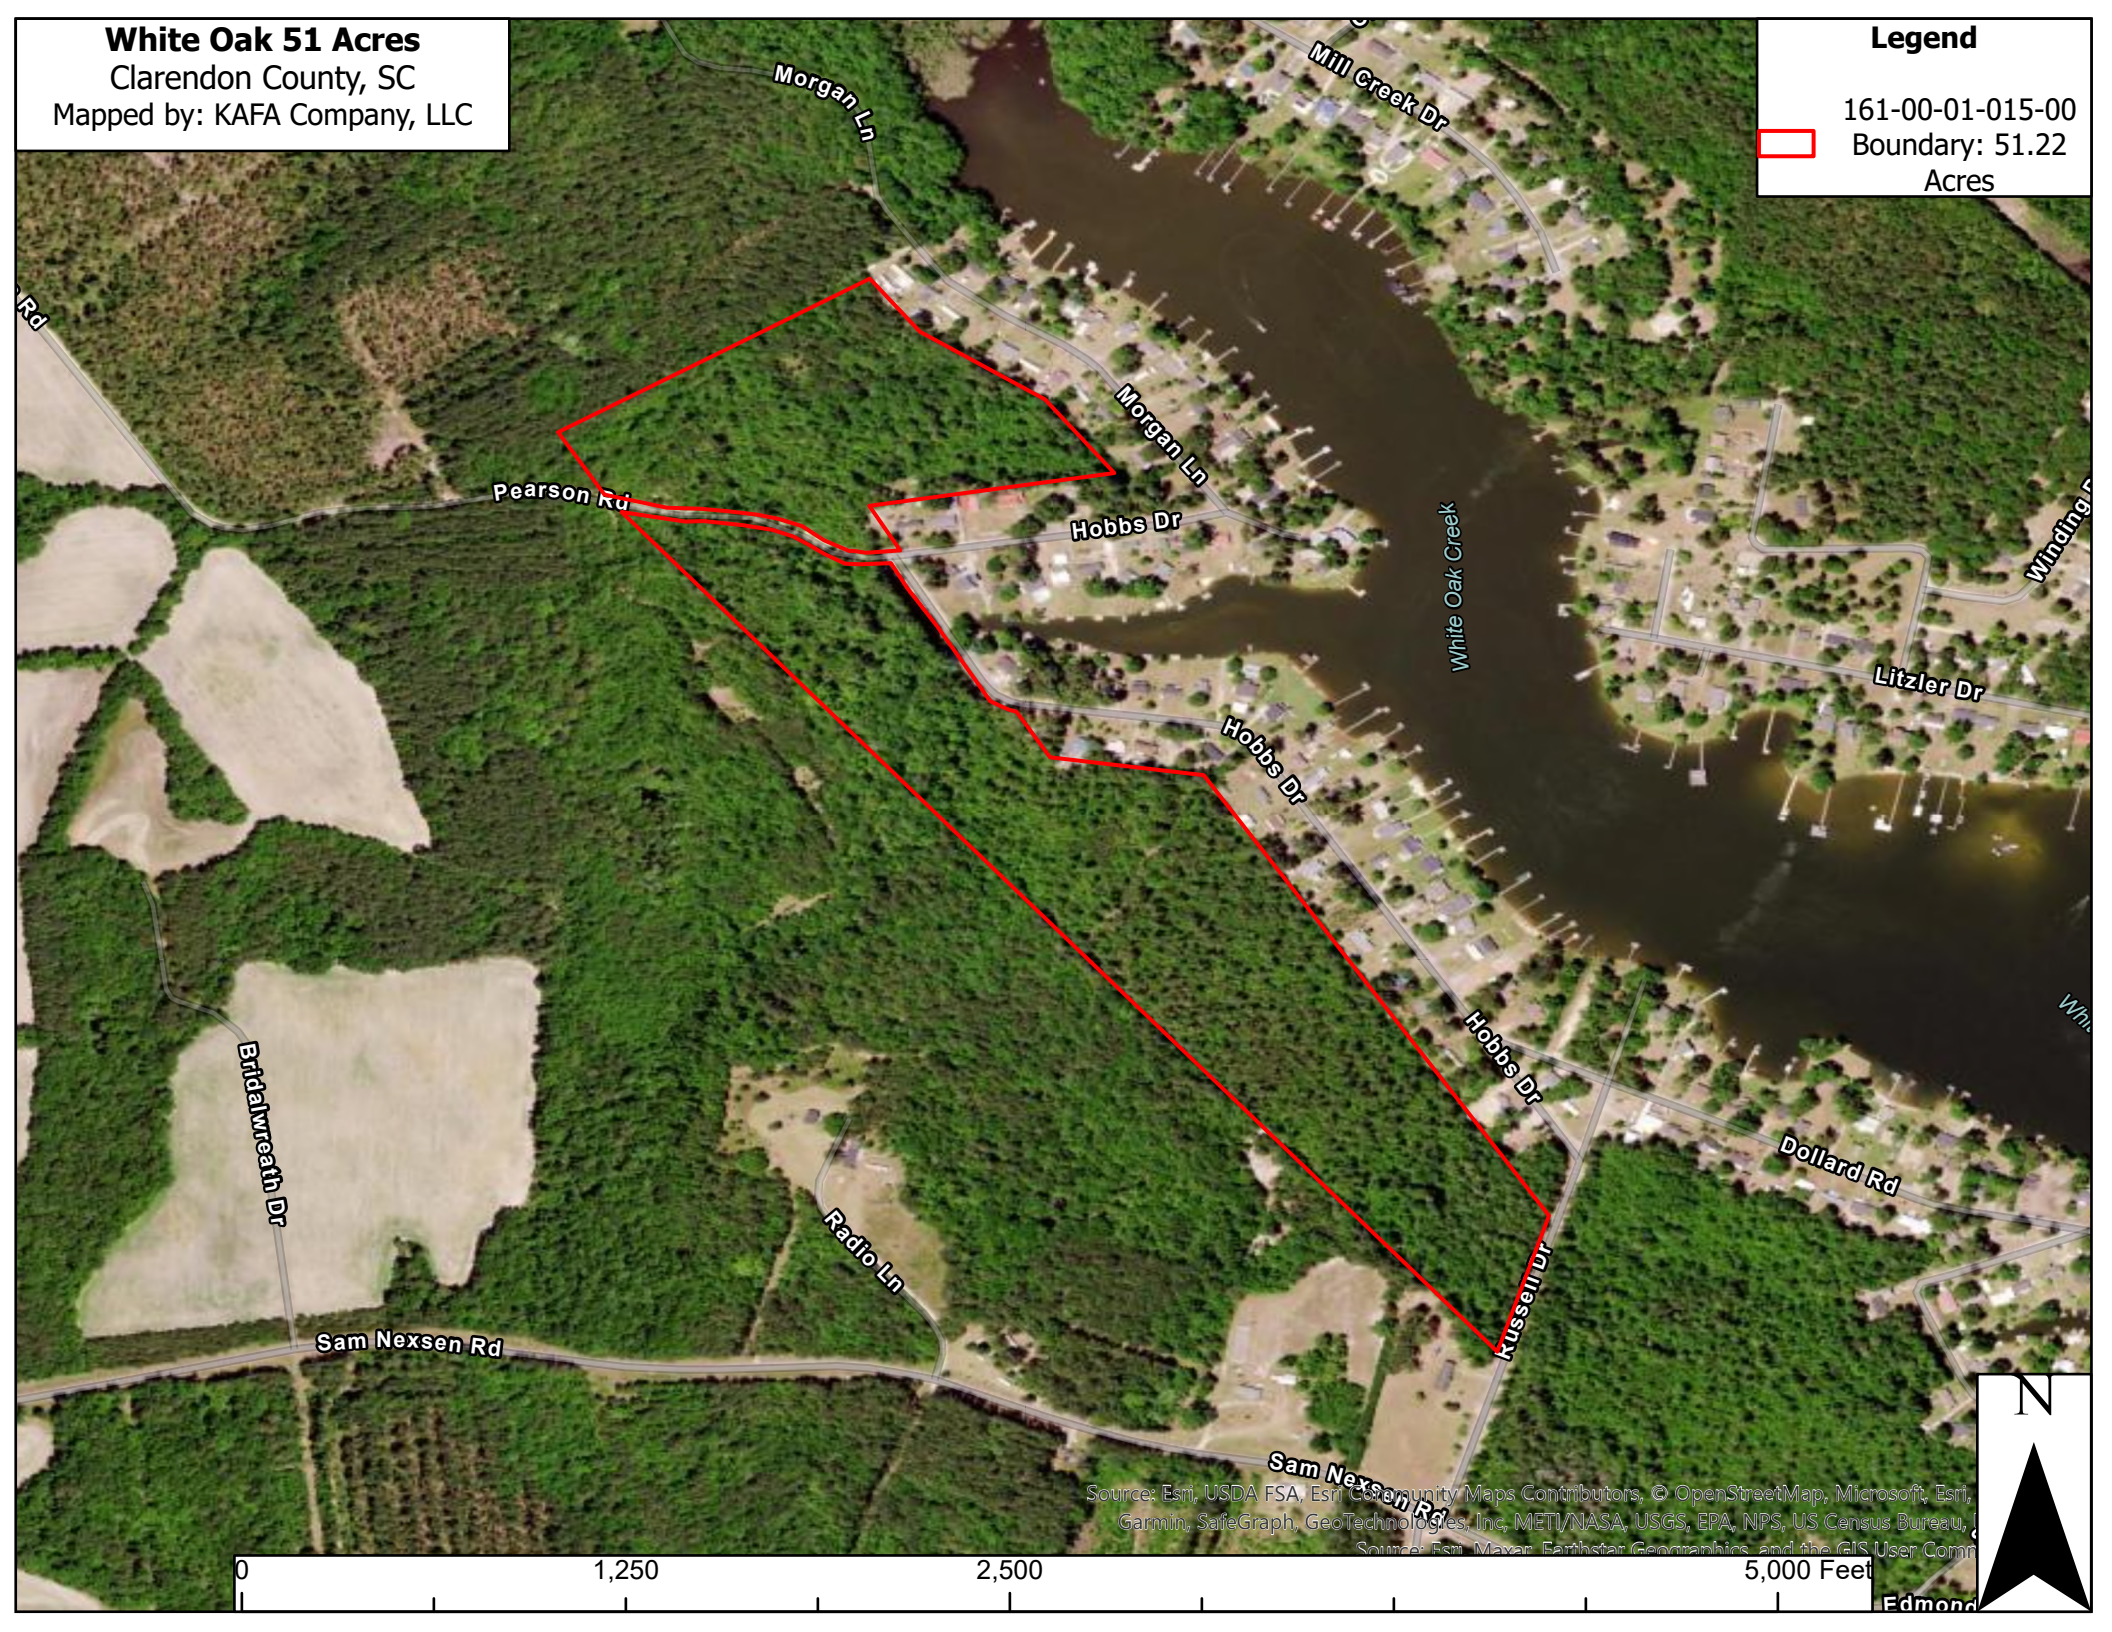

White Oak 51 Acres

Clarendon County, SC

Mapped by: KAFA Company, LLC

Legend

161-00-01-015-00

Boundary: 51.22
Acres

Source: Esri, USDA FSA, Esri Community Maps Contributors, © OpenStreetMap, Microsoft, Esri, Garmin, SafeGraph, GeoTechnologies, Inc, METI/NASA, USGS, EPA, NPS, US Census Bureau, and the GIS User Community

Edmond