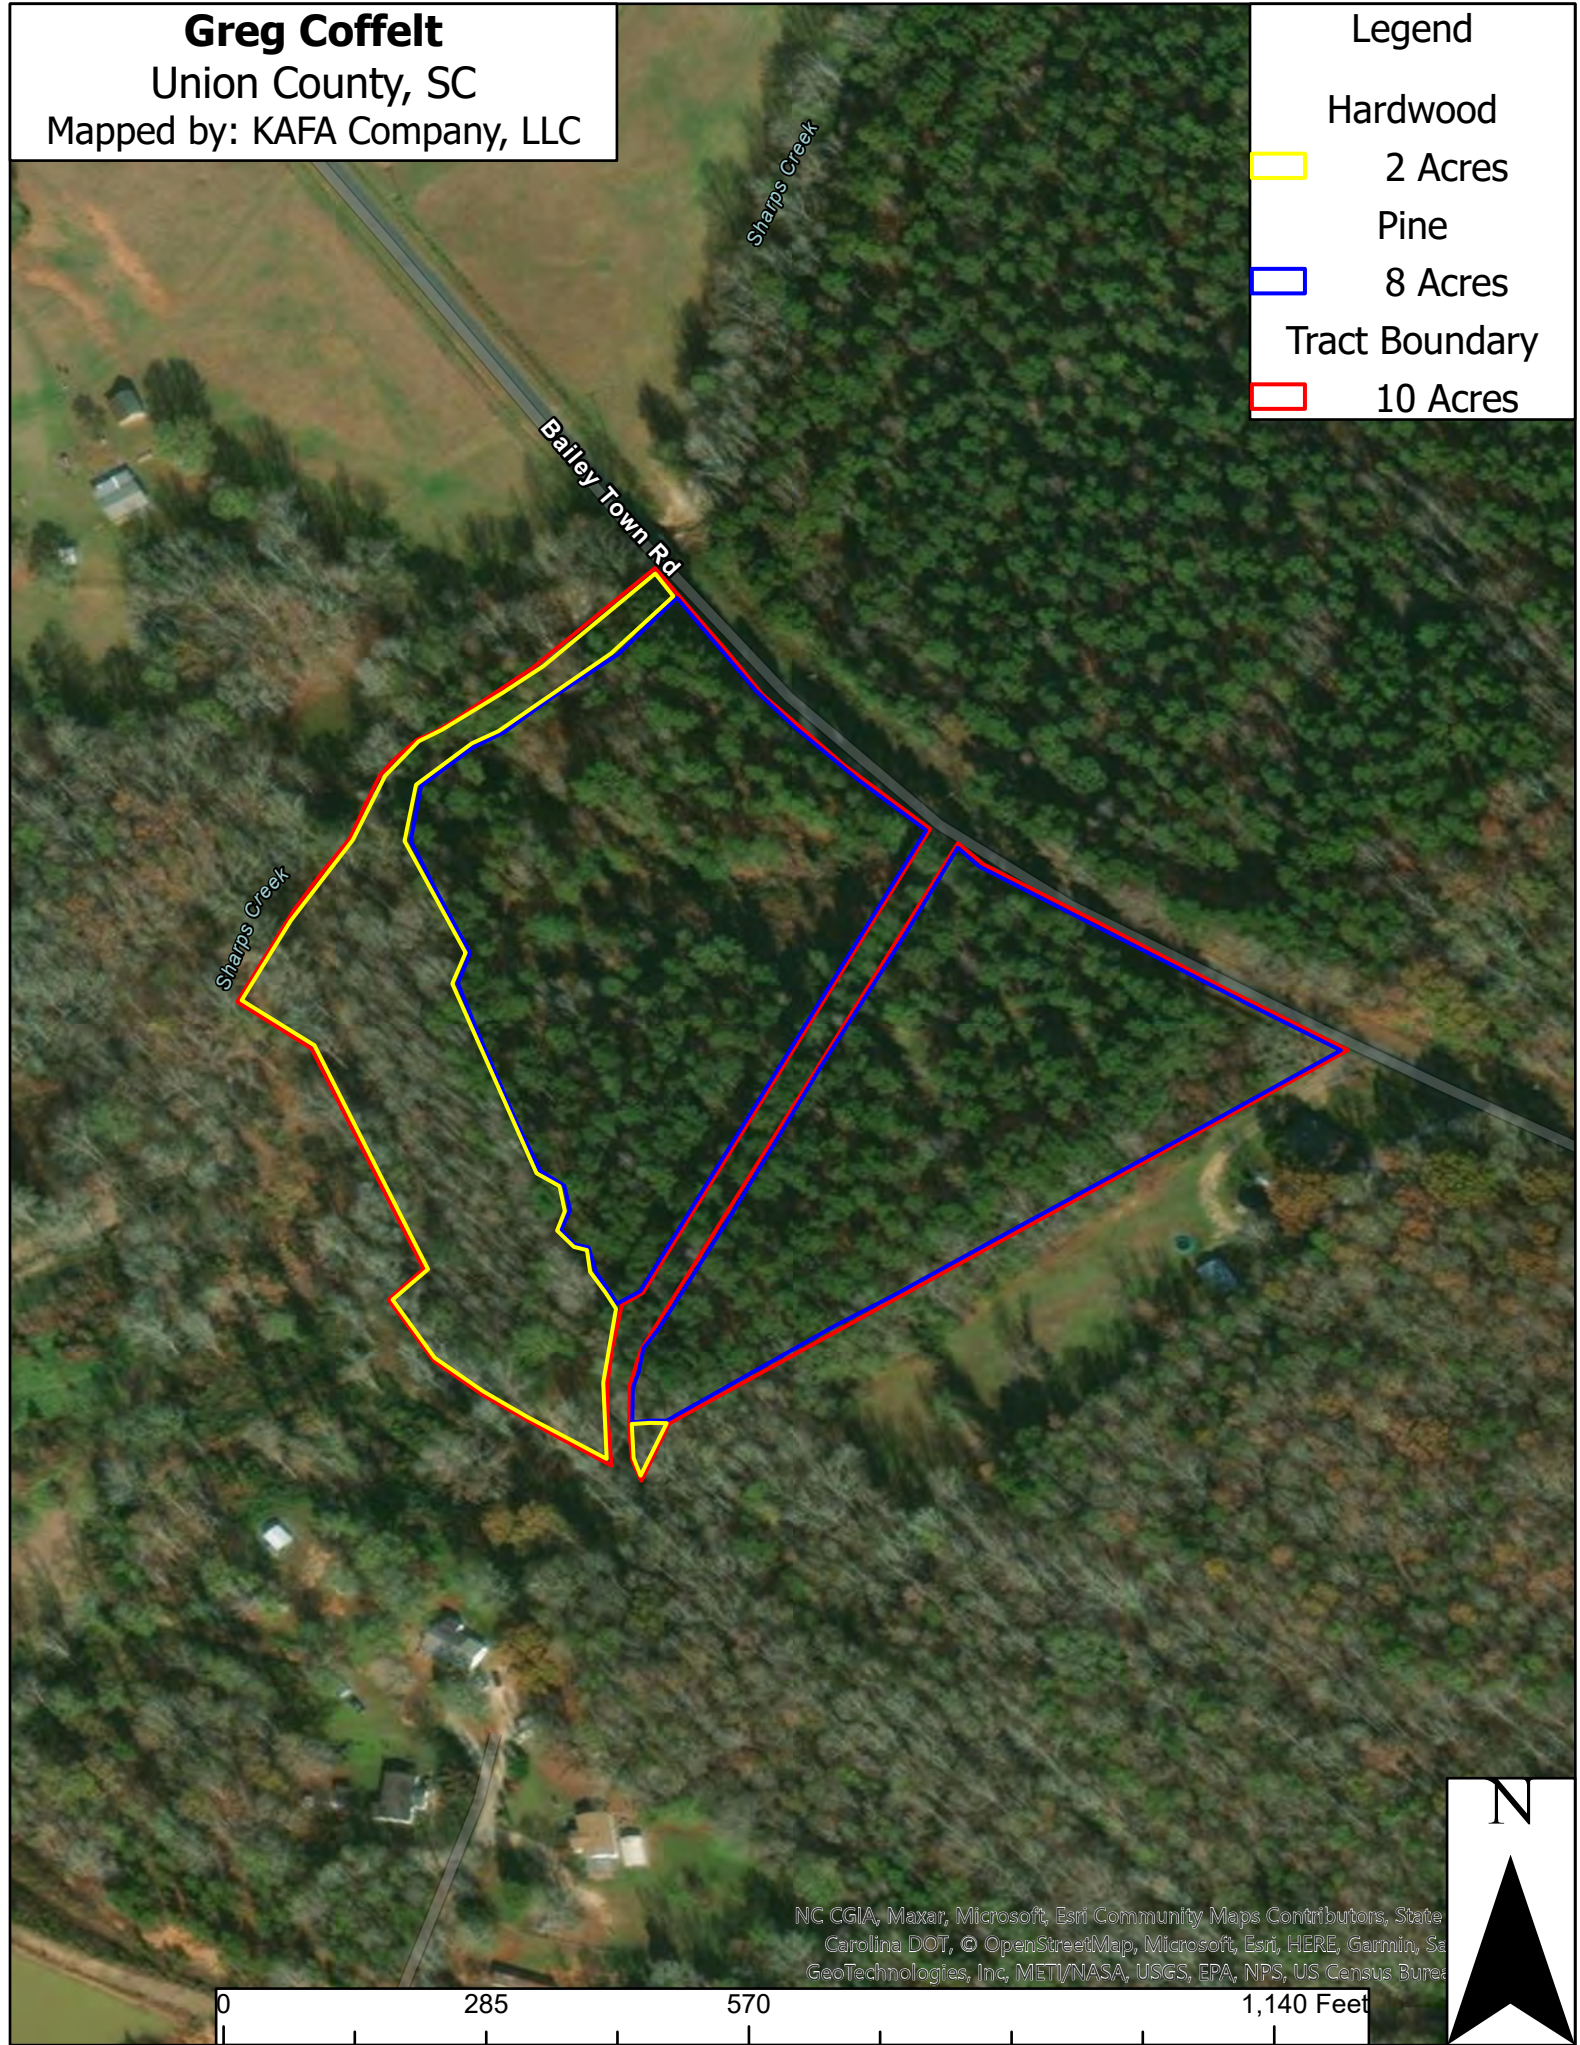

Greg Coffelt

Union County, SC

Mapped by: KAFA Company, LLC

Legend

Hardwood

2 Acres

Pine

8 Acres

Tract Boundary

10 Acres

NC CGIA, Maxar, Microsoft, Esri Community Maps Contributors, State
Carolina DOT, © OpenStreetMap, Microsoft, Esri, HERE, Garmin, Sa
GeoTechnologies, Inc, METI/NASA, USGS, EPA, NPS, US Census Bureau

0 285 570 1,140 Feet